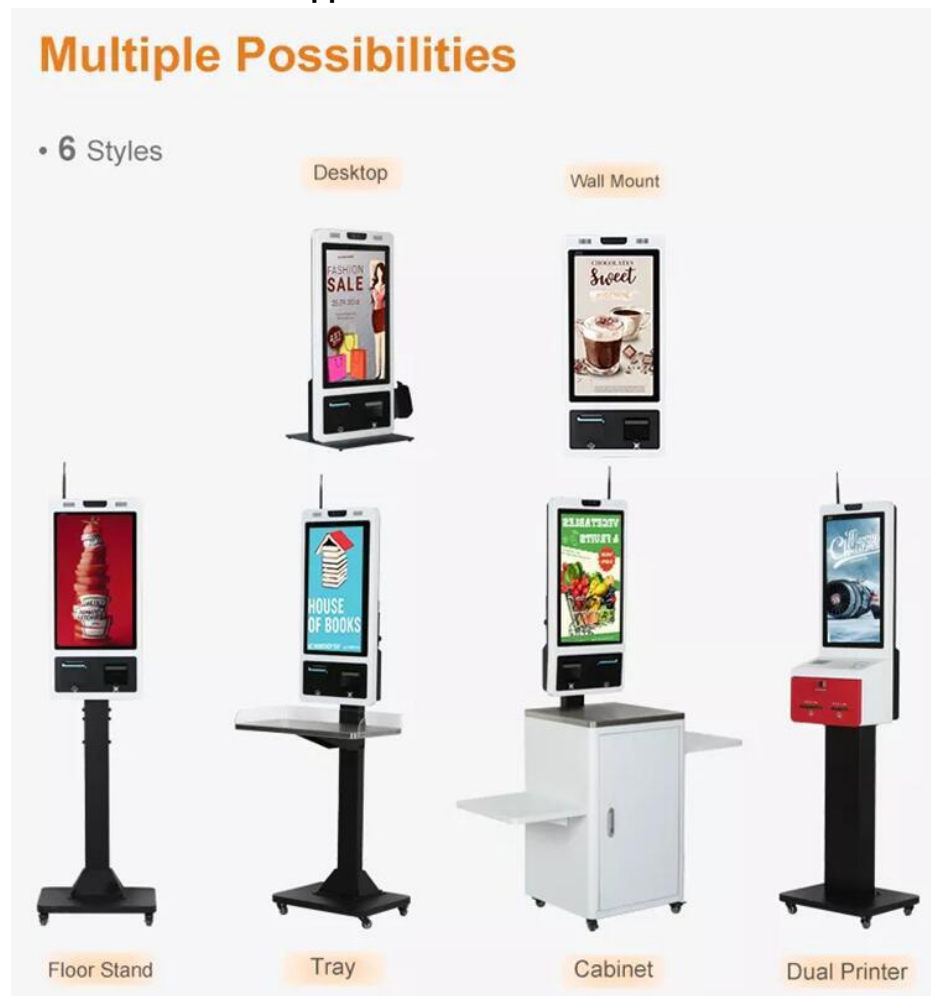

Paper feed method: Easy loading Paper roll diameter(max): 58mm / 80 mm
	stainless steel tray	rugged stainless steel tray
	WiFi	IEEE802.11b/g/n 2.4G
Environmental	Operating Condition	0°C ~ 40°C, 10% ~ 90% RH, non-condensing
	Storage Condition	-20°C ~ 60°C, 10% ~ 90% RH, non-condensing
Application	/	Supermarket

Product Detail

This is SuiYi's specially tailored solution for the business and supermarket industry. With your software, he can easily handle the self-service payment business of major business and supermarket.

Product Feature and Application